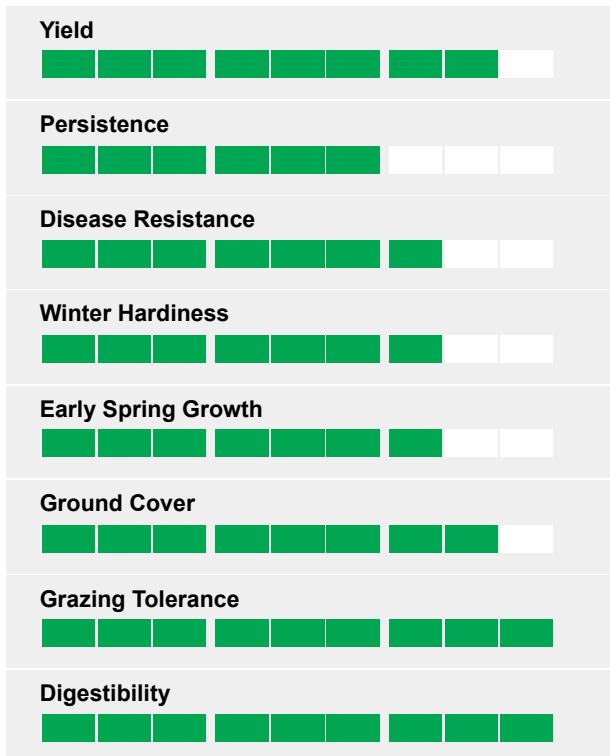

A specialist grazing mixture designed to maximise production from grazed forage

A specialist grazing mixture designed to maximise production from grazed forage. This mixture makes full use of digestible fibre and the ruminants ability to convert it to profit. For maximum benefit a grazing height of around 8 - 10cm should be maintained. If the growth outstrips demand then ensiling the surplus should be considered.

Ratings

- 72% of the grass inclusion are varieties with high DNDF
- Excellent conversion to meat and milk
- Good ground cover for maximising intake at grazing
- As the name suggests "Intensive" will support grazing based dairy systems
- A No Clover option is available

VARIETIES WITH HIGH FIBRE DIGESTIBILITY (DNDF)

Solomon, Cancan, Pastour, Twymax

Seed Rate: 13-15kg/acre (32-37kg/ha)